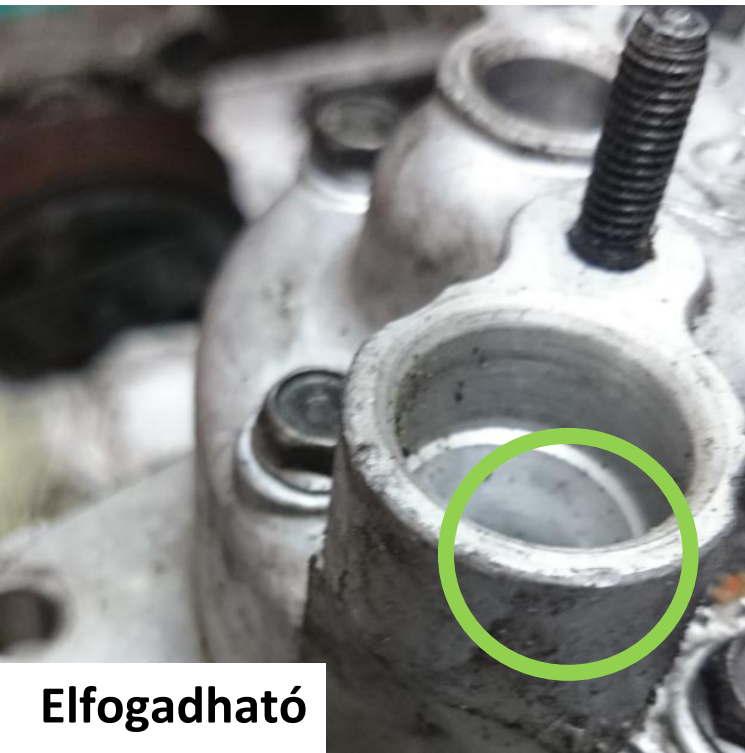

Elfogadható